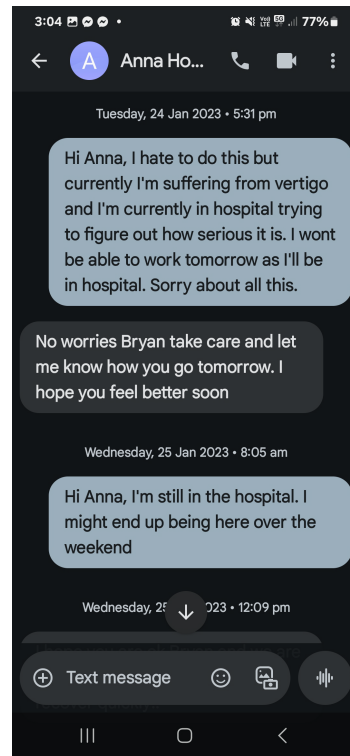

COLES

ANNA HOWARD

Coles Production Manager - Point of sale team

AQUENT

MARY GOGOS

Senior Account Director