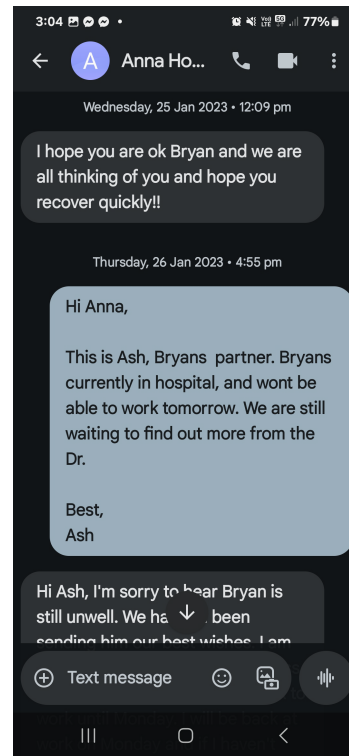

COLES

ANNA HOWARD

Coles Production Manager - Point of sale team

AQUENT

MARY GOGOS

Senior Account Director