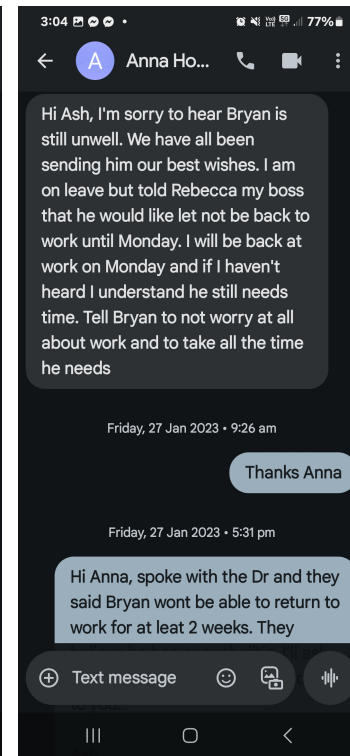

COLES

ANNA HOWARD

Coles Production Manager - Point of sale team

AQUENT

MARY GOGOS

Senior Account Director